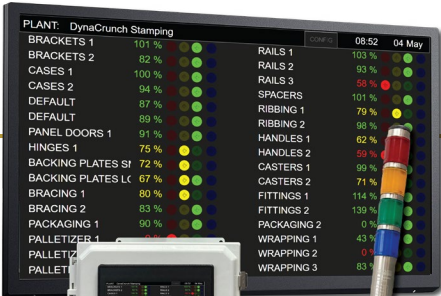

**BUNDLE WITH X7**

[Please see X7 Data Sheet for technical data](#)

HS-X7A-BX01-UL

HS-X7R-BX01-UL

**BUNDLE WITH CANVAS 10 (COMING LATER)**

HS-CV-101D-05-BX01-UL

coming later...2023

**BUNDLE WITH X10**

[Please see X10 Data Sheet for technical data](#)

HS-X10A-BX01-UL

HS-X10R-BX01-UL

**OTHER SOLUTIONS PRODUCTS**

Tank Monitor - coming later...

Data Concentrator and Andon

OEE Solution